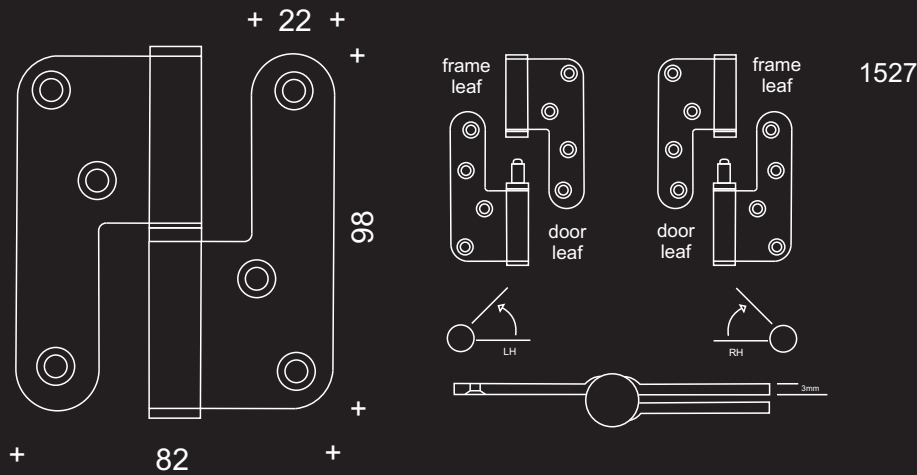

Lift off hinge

Product Code

- 98x82x3mm lift-off Hinge
- Grade 316, 304 stainless steel or mild steel
- CE Certificate No. 1121-CPD-AC0030 (SS)
- CE Certificate No. 1121-CPD-AC0021 (MS)
- Certifire Approved –CF209
- To BS EN 1935 Grade 11
- Appropriate for use with back check door closer's
- Maximum adjusted door weight 80kg
- Minimum door thickness 35mm
- Unit weight 0.22kg